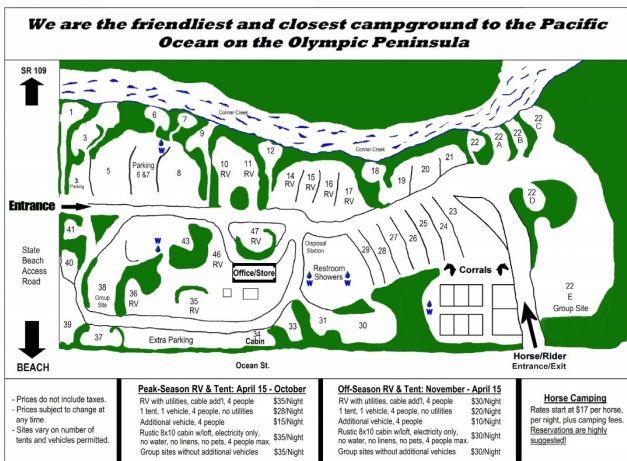

HorseSource.org Directory Listing

Screamin' Eagle Campground

Connect

Richard Guzinski

secampground.com

oceancitycamping@yahoo.co...

[1.855.627.4673](tel:1.855.627.4673)

Location

[17 2nd Avenue](#)

[Ocean Shores, Washington](#)

OVERVIEW

We are located in Ocean City on the State beach access road only 4 miles from Ocean Shores. We are the closest, campground to the ocean, with large tent camping and RV hook up spots. Camp directly in front of your horse in large 30X50 sites. Ride your horse from your campsite directly to the beach without crossing any streams or highways. We offer six 10X10 metal corrals and two 20X20 wooden corrals. Camping Facilities - Equine