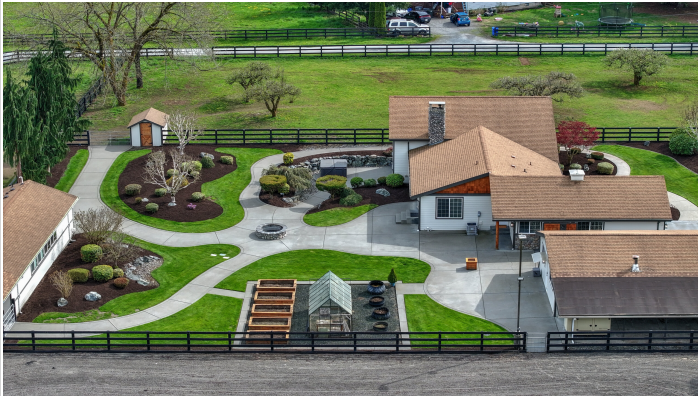

HorseSource.org Directory Listing

Exceptional 10-Acre Equestrian Estate with Mt. Rainier Views

Exceptional 10-Acre Equestrian Estate with Mt. Rainier Views

Connect

Linda Solheim

windermere.com/listing/WA...

lindasolheim@windermere.c...

[\(253\) 279-7665](tel:(253)279-7665)

Location

[30815 Webster Road E Eatonville, WA](#)

[9828 United States](#)

[Eatonville, WA United States](#)

OVERVIEW

This one checks ALL the boxes!! An exceptional 10-acre equestrian estate with Mt. Rainier views, designed for horse enthusiasts, hobby farmers, or anyone seeking space, beauty, and versatility. Enter through custom wrought iron gates with stone columns and onto impeccably maintained grounds framed by mature landscaping and wide-open pastures. The tastefully updated 3-bedroom home blends comfort & luxury with a chef's kitchen featuring high-end stainless appliances, granite countertops and custom tile back splash, open living spaces, and a spacious owner's suite with fireplace, spa-inspired bath, huge walk-in closet, and French doors which leads to a private patio with hot tub. A finished 1,000sf detached art studio with ¾ bath extends your living space, and adds flexible area ideal for a home office, gym, bonus room or your creative needs! The 8-stall show barn features power, water, tack room, and feed storage, while the 160x75 outdoor arena offers all-weather footing &...