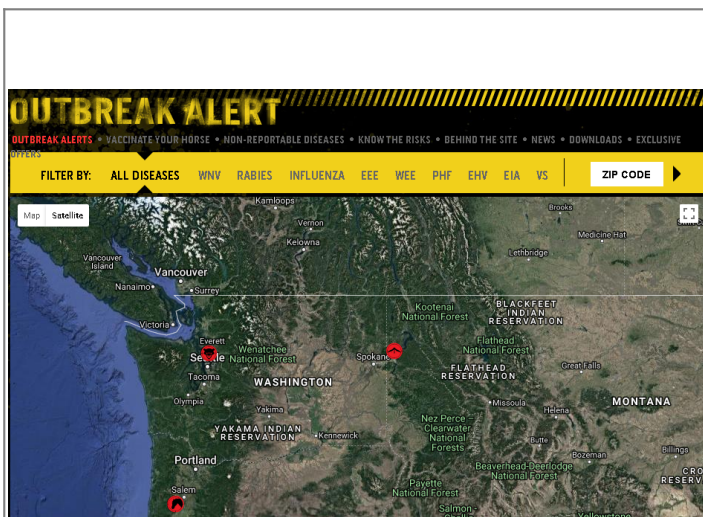

HorseSource.org Directory Listing

Outbreak Alert

Connect

outbreak-alert.com

info@outbreak-alert.com

OVERVIEW

Just like you, we find it frustrating to sift through so much misinformation and noise to find equine disease information that's current, reliable and relevant. But what really troubles us is the number of horses that get sick or even die, year after year, from diseases that may have been avoided with proper vaccination and better access to risk information. See our website for more details and to sign up for text alerts. [Emergency Services](#)|[Resources](#)|[Health Care Products](#)|[Resources](#)