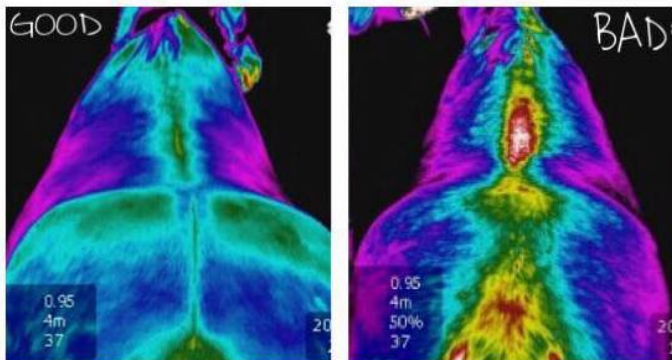

HorseSource.org Directory Listing

Integrated Equine Services

Connect

Sarah Hughes

integratedequineservices@...

[(360) 915-3099](tel:(360)915-3099)

Location

[122 Carlisle Avenue](#)

[Onalaska, Washington](#)

OVERVIEW

Have you noticed any performance issues in your horse lately? Not bending to right? Not wanting to pick up the left lead? Running past the barrel? You don't know whether the issues is pain related or from attitude? Thermal Imaging may give you an answer and a bit more. Integrated Equine Services travels to many locations in Washington and Oregon. See my Facebook page for additional details and photos. Alternative|Integrative Medicine>Practitioner