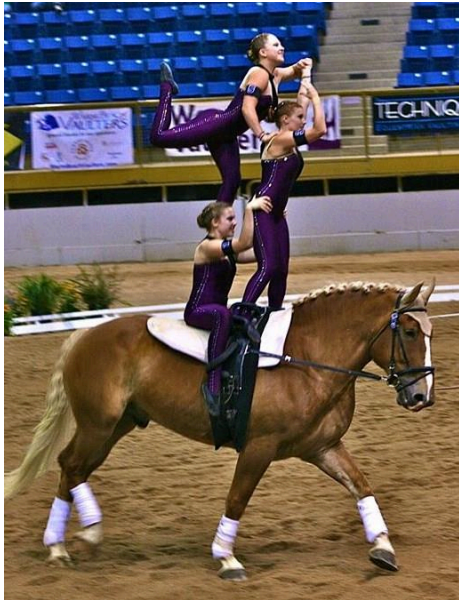

HorseSource.org Directory Listing

Above and Beyond Vaulters

Connect

aboveandbeyondvaulters.org
equestrian.sd@gmail.com

Location

[19093-19249 Kaltenborn Road](#)
[Bothell, Washington](#)

OVERVIEW

Equestrian vaulting is a combination of gymnastics and dance on the back of a moving horse. The Above and Beyond vaulters are from Snohomish Washington.